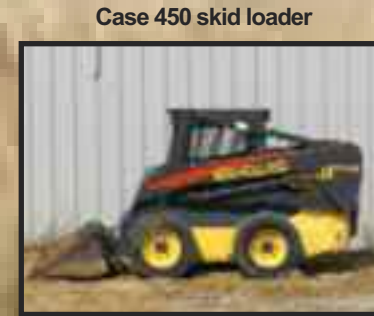

Bobcat S250 skid loader 1400hrs

Case 450 skid loader

N.H. LS180.B skid loader w/1921hrs

CAT 247B skid loader w/tracks

CREEK COUNTY DISTRICT ATTORNEY'S SEIZED VEHICLES

'99 - Olds 4door
 '93 & '84 - Chevy pick-up
 '00 - Ford explorer sport 4door
 '85 - Dodge pick-up
 '95 - Chevy monte carlo LS
 '95 - Cadillac SLS 4 door
 '93 - Pontiac firebird
 '95 - Pontiac
 '79 - Suzuki
 '92 - Chrysler 4door